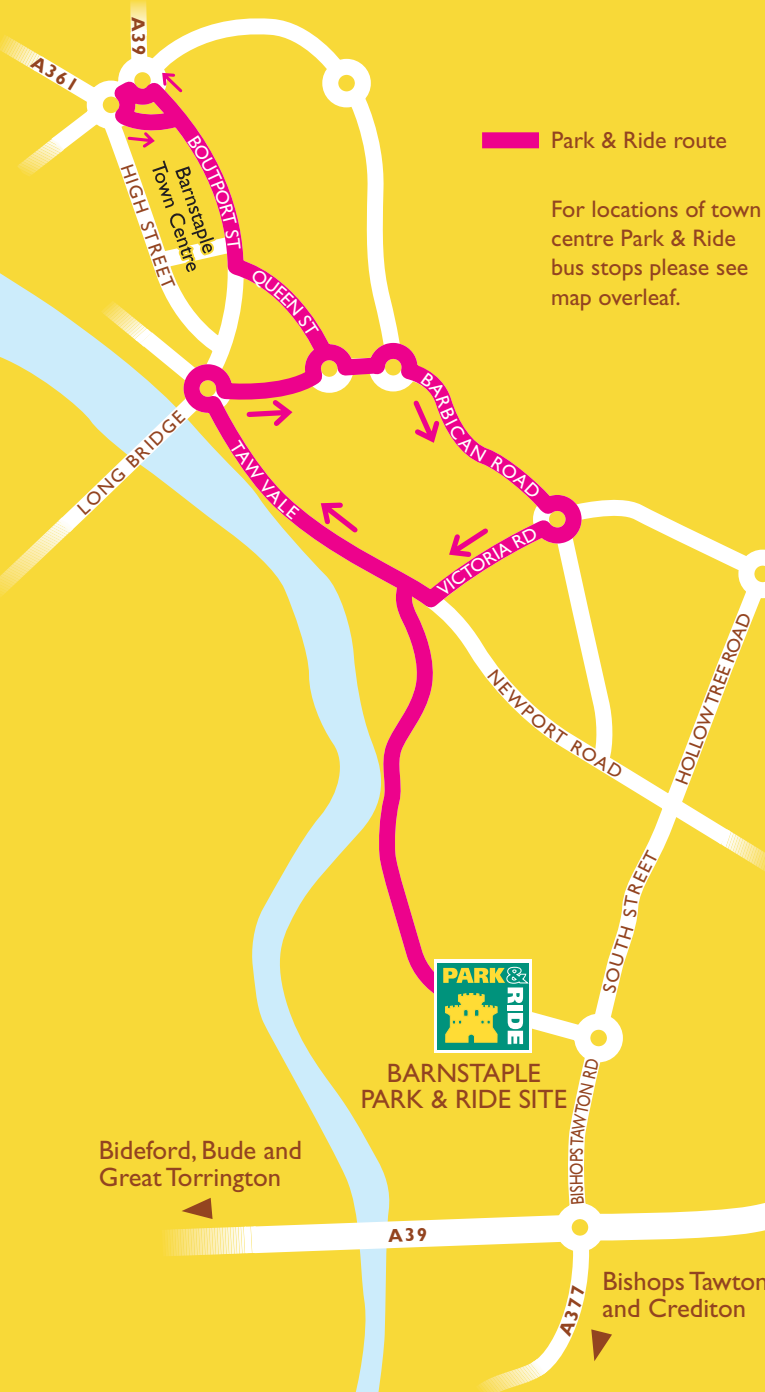

Route to Barnstaple Town Centre

Park & Ride to Barnstaple Town Centre from 2nd October 2006

South Molton,
Tiverton, Exeter
and M5

 **traveline**
public transport info
0870 608 2 608
www.traveline.org.uk

FILERS Travel

Devon
County Council 

How to use Barnstaple Park&Ride

- Follow the signs to the Park & Ride site, which is located next to Park School. Park in the car park - parking is free for Park & Ride customers.
- Board the bus, pay the driver your fare and take your ticket.
- On the return journey give your ticket to the driver for cancellation.

And every
15 minutes at
these times past
each hour

45
00
15
30

Until

1830

Town Centre (Mermaid Cross) to Park & Ride Site

Departs Mermaid Cross
Journey time approx **10** mins

Monday - Saturday
except Public Holidays

0707
0722
0737
0752
0810

And every
15 minutes at
these times past
each hour

25
40
55
10

Until

1810
1825
1840

Park&Ride stops in Barnstaple Town Centre