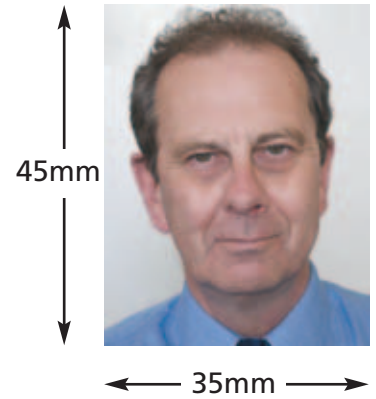

Providing an Acceptable Photograph for your National Bus Pass

The following guidance should help you to provide an acceptable photograph for your pass. Your photograph will be printed on your National Bus Pass so that you can be identified as the pass holder when travelling. We cannot issue a pass without a photo which meets these guidelines.

Please supply a recent **colour** passport photograph.
It must be:

- Standard passport size 45mm high x 35mm wide (millimetres)
- Taken against a pale, neutral background
- You must be facing forward, looking straight towards the camera
- You must not be wearing any head covering, unless it is worn for religious beliefs or medical reasons
- Nothing should be covering your face, please make sure the outline of your eyes, nose and mouth are all clearly visible

The following are examples of good and bad photographs: